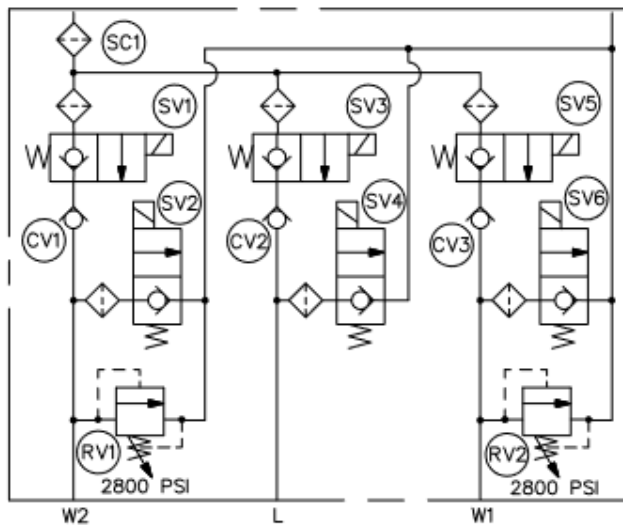

**HYD01602 Hydraulic Valve Assembly
 Power V-Blade (Clear)**

**HYD01602 Hydraulic Valve Assembly
Power V-Blade (Clear)
Parts List**

Figure 1. Hydraulic Valve Assembly Parts Breakdown

G10075

Reference Number	Description	Part Number	Qty
31	Valve Manifold, Power V-Blade (Blue)	HYD01602	1
31A	Valve, Lift / Angle	HYD01637	6
31D	Valve, Relief Straight Blade (2800 psi)	HYD01639	2
31E	Valve, Check	HYD01640	3
31F	Valve Coil	HYD01638	6
31G	Valve Ground Strap	HYD01647	6
31H	Coil Nut	HYD07059	6
31I	Valve Screen, Cartridge	HYD01641	1
54	Hydraulic Swivel Fitting	HYD01620	3