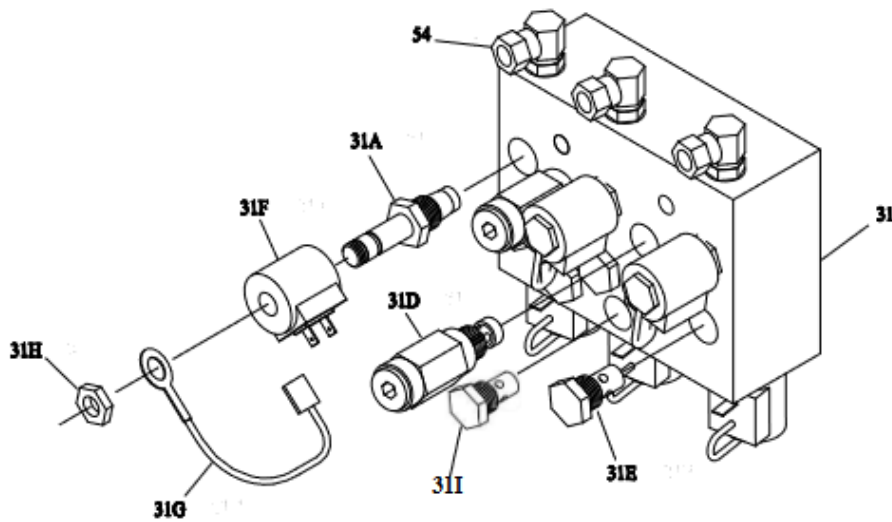

**HYD01602 Hydraulic Valve Assembly
 Power V-Blade (Clear)**

**HYD01602 Hydraulic Valve Assembly
Power V-Blade (Clear)
Parts List**

Figure 1. Hydraulic Valve Assembly Parts Breakdown

G10075

Reference Number	Description	Part Number	Qty
31	Valve Manifold, Power V-Blade (Blue)	HYD01602	1
31A	Valve, Lift / Angle	HYD01637	6
31D	Valve, Relief Straight Blade (2800 psi)	HYD01639	2
31E	Valve, Check	HYD01640	3
31F	Valve Coil	HYD01638	6
31G	Valve Ground Strap	HYD01647	6
31H	Coil Nut	HYD07059	6
31I	Valve Screen, Cartridge	HYD01641	1
54	Hydraulic Swivel Fitting	HYD01620	3