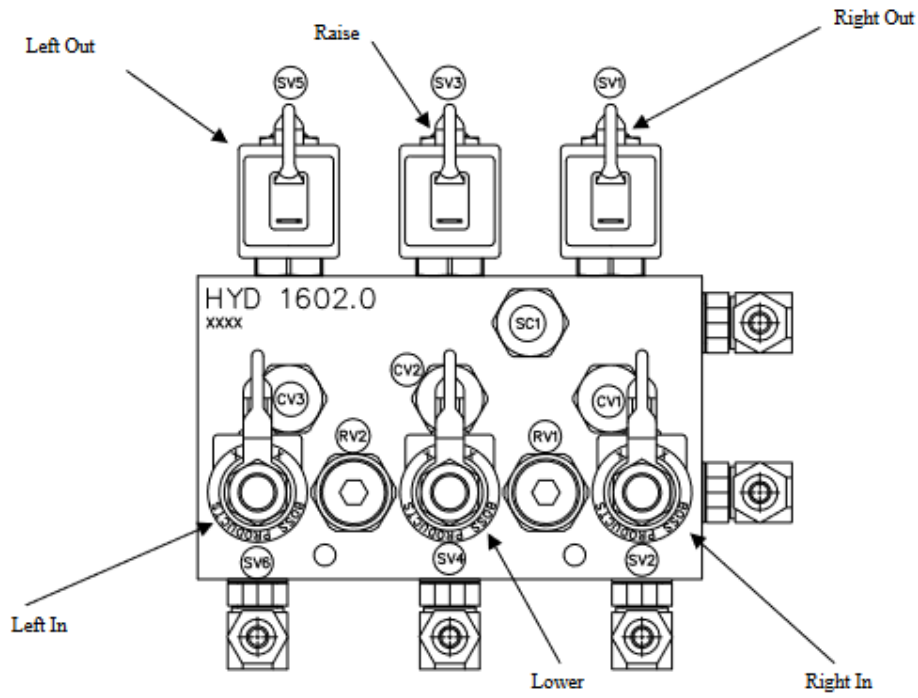

**HYD01602 Hydraulic Valve Assembly
 Power V-Blade (Clear)**

**HYD01602 Hydraulic Valve Assembly
Power V-Blade (Clear)
Parts List**

Figure 1. Hydraulic Valve Assembly Parts Breakdown

G10075

Reference Number	Description	Part Number	Qty
31	Valve Manifold, Power V-Blade (Blue)	HYD01602	1
31A	Valve, Lift / Angle	HYD01637	6
31D	Valve, Relief Straight Blade (2800 psi)	HYD01639	2
31E	Valve, Check	HYD01640	3
31F	Valve Coil	HYD01638	6
31G	Valve Ground Strap	HYD01647	6
31H	Coil Nut	HYD07059	6
31I	Valve Screen, Cartridge	HYD01641	1
54	Hydraulic Swivel Fitting	HYD01620	3

4/15/11 MM